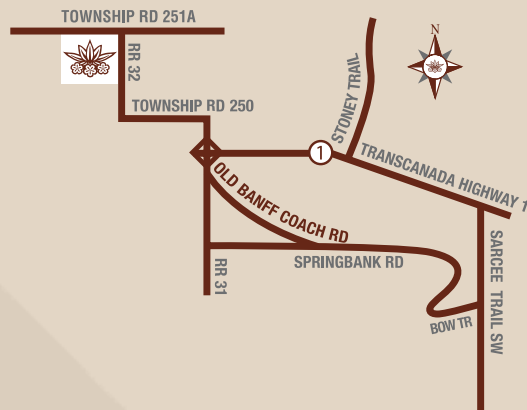

DRIVING DIRECTIONS TO AVENTERRA ESTATES

Follow Highway 1 West (16th Avenue) for Approximately Five minutes Past the Calgary City Limits

Exit North Onto Old Banff Coach Road

Turn West Onto Township Road 250

Turn North Onto Range Road 32 for Approximately 2 Kilometers

Proceed Until You See the Aventerra Estates Site Sign on Your Left